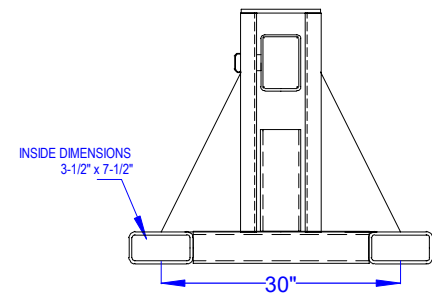

**TELESCOPING LIFT JIB LOAD CHART**

Hook Position	Capacity
36" & 48"	6,000 lbs.
60"	5,600 lbs.
72"	5,300 lbs.
84"	4,900 lbs.
96"	4,100 lbs.
108"	3,500 lbs.
120"	2,900 lbs.
132"	2,600 lbs.
144"	2,400 lbs.

NOTE: Review your forklift capacities before use.

- Each Unit Includes:  
 1 Swivel Hook  
 1 Shackles  
 1 Safety Chain

Distributor:  
 HOF EQUIPMENT COMPANY  
 PH: 888-990-1150

	All Lift Cranes Inc 2127 W Nordale Dr Appleton, WI 54914	
	Date: xx/xx/xxxx	Capacity 6,000 lbs.
Telescoping Pivoting Jib Lift		
Weight: 690 lbs.	Quote No.: JKxxxxxx-x	Model No.: TLJP630