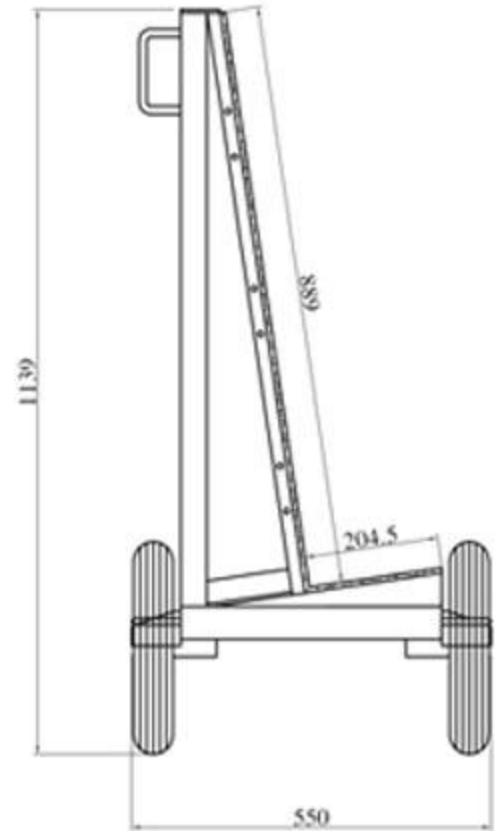

SBSS01 Single Side Slab Buggy

Please note: all measurements are in millimeters.