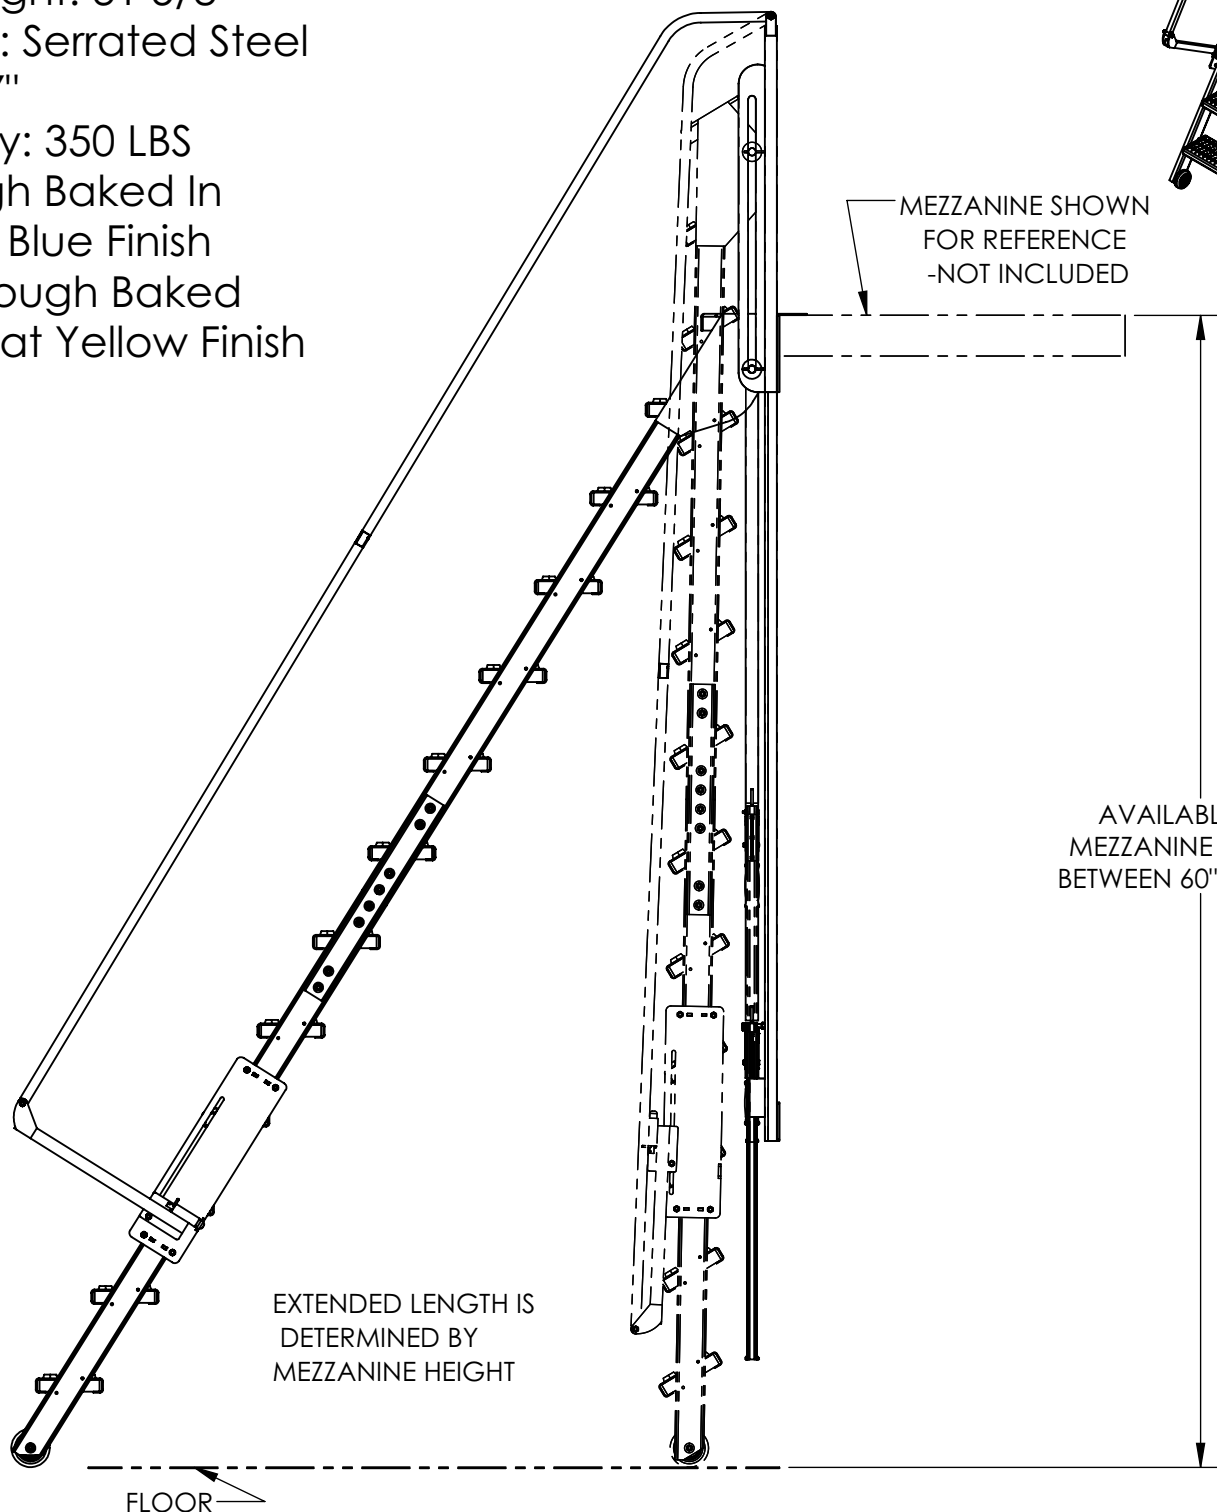

PLATFORM SIZE

Mezzanine Height: _____
 Step Width: _____
 (STANDARD STEP WIDTH IS 23 5/8)

Not Critical

Must Fill Out

STANDARD FEATURES

Over All Width: 32 1/4"
 Usable Step Width: 24 1/4"
 Hand Rail Height: 31 5/8"
 Step Material: Serrated Steel
 Step Depth: 7"
 Max Capacity: 350 LBS
 Frame Is Tough Baked In
 Power Coat Blue Finish
 Hand Rail Is Tough Baked
 In Power Coat Yellow Finish

MEZZANINE SHOWN
 FOR REFERENCE
 -NOT INCLUDED

AVAILABLE FOR
 MEZZANINE HEIGHTS
 BETWEEN 60" AND 128"

EXTENDED LENGTH IS
 DETERMINED BY
 MEZZANINE HEIGHT

FLOOR

Additional Notes: _____

Quote options:

_____ Exactly as specified _____ Cheapest / Closest to Vestil standard
 _____ Quickest to ship
 Requested Delivery Date: _____