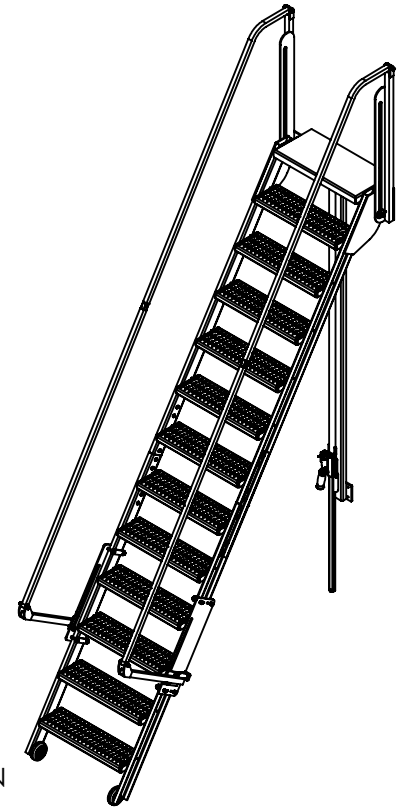

PLATFORM SIZE

Mezzanine Height: _____
 Step Width: _____
 (STANDARD STEP WIDTH IS 23 5/8)

Not Critical

Must Fill Out

STANDARD FEATURES

Over All Width: 32 1/4"
 Usable Step Width: 24 1/4"
 Hand Rail Height: 31 5/8"
 Step Material: Serrated Steel
 Step Depth: 7"
 Max Capacity: 350 LBS
 Frame Is Tough Baked In
 Power Coat Blue Finish
 Hand Rail Is Tough Baked
 In Power Coat Yellow Finish

MEZZANINE SHOWN
 FOR REFERENCE
 -NOT INCLUDED

AVAILABLE FOR
 MEZZANINE HEIGHTS
 BETWEEN 60" AND 128"

EXTENDED LENGTH IS
 DETERMINED BY
 MEZZANINE HEIGHT

FLOOR

Additional Notes: _____

Quote options:

_____ Exactly as specified _____ Cheapest / Closest to Vestil standard
 _____ Quickest to ship
 Requested Delivery Date: _____