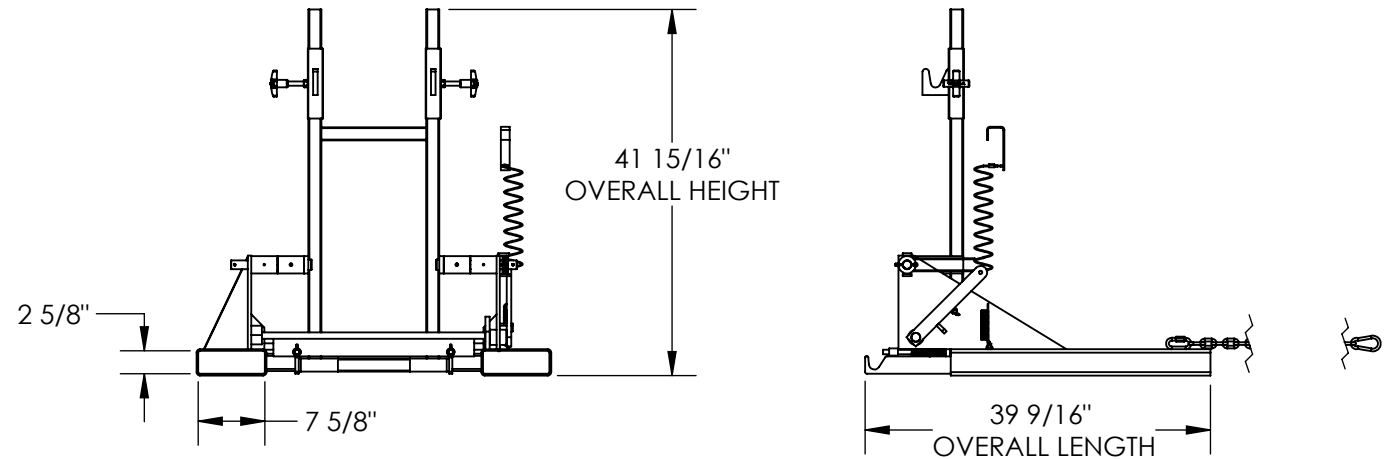

FORK TRUCK MOUNTED TRASH CAN DUMPER - FM-T-DUMP

APPROX WEIGHT: 186.75 lbs.
 DOES NOT INCLUDE WEIGHT OF POWER OR PACKAGING!!!

*** ANY ADDITIONS, DELETIONS, OR OMISSIONS MUST BE CORRECTED ON THIS DRAWING AS THIS DRAWING WILL BE CONSIDERED ALL INCLUSIVE ***

ALL GRAPHICS PROVIDED ARE FOR REFERENCE ONLY. IF CERTAIN DIMENSIONS ARE CRITICAL PLEASE VERIFY THOSE DIMENSIONS WITH YOUR SALESPERSON

DIMENSION TOLERANCE $\pm 1/4"$

NEVER EXCEED LOAD CENTER RATING PER FORK TRUCK MANUFACTURER'S GUIDELINES. DO NOT USE HIS FORK ATTACHMENT IF LOAD WILL EXCEED FORK TRUCK MANUFACTURER'S LOAD CENTER RATING.
 APPROX. WEIGHT/ LOST LOAD=186.75 LBS.
 MINIMUM EFFECTIVE THICKNESS= LESS THAN 1"

Signed: _____ Date: _____
 Printed Name: _____
LEAD TIME WILL START UPON RECEIPT OF SIGNED APPROVAL DRAWING

STANDARD FEATURES

- MODEL NUMBER IS FM-T-DUMP
- OVERALL WIDTH IS 40 5/8"
- OVERALL LENGTH IS 39 9/16"
- OVERALL HEIGHT IS 41 15/16"
- MAX CAPACITY IS 1,000 LBS
- USED FOR 64 GALLON TRASH CAN
- FORK POCKET WIDTH IS 7 5/8"
- FORK POCKET HEIGHT IS 2 5/8"
- TOUGH BAKED IN POWDER COATED BLUE FINISH