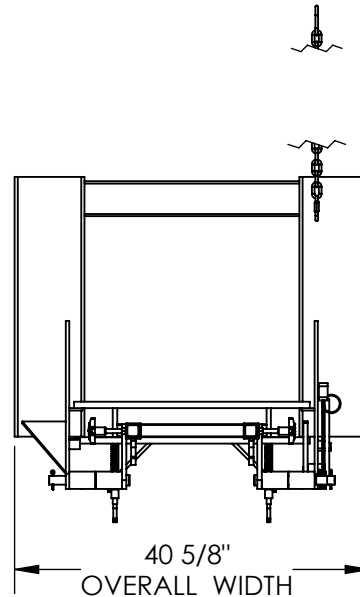

FORK TRUCK MOUNTED TRASH CAN DUMPER - FM-T-DUMP

APPROX WEIGHT: 186.75 lbs.
 DOES NOT INCLUDE WEIGHT OF POWER OR PACKAGING!!!

*** ANY ADDITIONS, DELETIONS, OR OMISSIONS MUST BE CORRECTED ON THIS DRAWING AS THIS DRAWING WILL BE CONSIDERED ALL INCLUSIVE ***

ALL GRAPHICS PROVIDED ARE FOR REFERENCE ONLY. IF CERTAIN DIMENSIONS ARE CRITICAL PLEASE VERIFY THOSE DIMENSIONS WITH YOUR SALESPERSON

DIMENSION TOLERANCE $\pm 1/4"$

NEVER EXCEED LOAD CENTER RATING PER FORK TRUCK MANUFACTURER'S GUIDELINES. DO NOT USE HIS FORK ATTACHMENT IF LOAD WILL EXCEED FORK TRUCK MANUFACTURER'S LOAD CENTER RATING.
 APPROX. WEIGHT/ LOST LOAD=186.75 LBS.
 MINIMUM EFFECTIVE THICKNESS= LESS THAN 1"

Signed: _____ Date: _____
 Printed Name: _____
LEAD TIME WILL START UPON RECEIPT OF SIGNED APPROVAL DRAWING

STANDARD FEATURES

- MODEL NUMBER IS FM-T-DUMP
- OVERALL WIDTH IS 40 5/8"
- OVERALL LENGTH IS 39 9/16"
- OVERALL HEIGHT IS 41 15/16"
- MAX CAPACITY IS 1,000 LBS
- USED FOR 64 GALLON TRASH CAN
- FORK POCKET WIDTH IS 7 5/8"
- FORK POCKET HEIGHT IS 2 5/8"
- TOUGH BAKED IN POWDER COATED BLUE FINISH