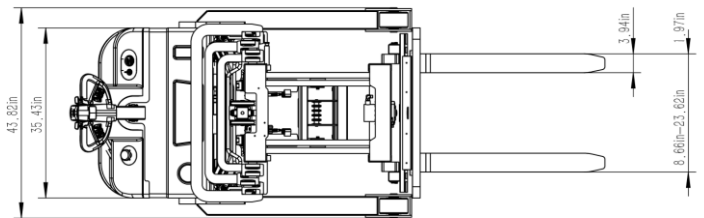

Walkie Reach Truck

EKKO®

MODEL #	MAST	LIFT HEIGHT	MAX MAST HEIGHT	EXTENDED LENGTH	SERVICE WEIGHT
ER15	87.4"	177"	215"	112.76"	5500
ER15L	90.5"	138"	174"	112.76"	4800