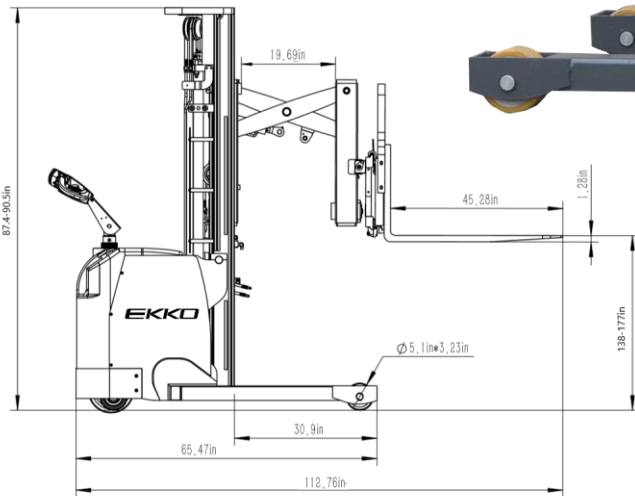

Walkie Reach Truck

EKKO®

MODEL #	MAST	LIFT HEIGHT	MAX MAST HEIGHT	EXTENDED LENGTH	SERVICE WEIGHT
ER15	87.4"	177"	215"	112.76"	5500
ER15L	90.5"	138"	174"	112.76"	4800