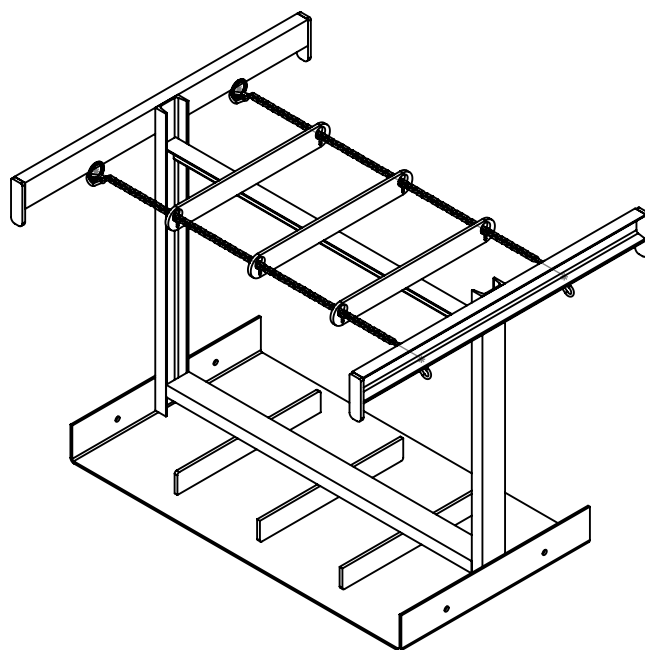

CYLINDER CADDY - CYL-P-8

APPROX WEIGHT: 204.65 lbs.
DOES NOT INCLUDE WEIGHT OF POWER OR PACKAGING!!!

ANY ADDITIONS, DELETIONS, OR OMISSIONS MUST BE CORRECTED ON THIS DRAWING AS THIS DRAWING WILL BE CONSIDERED ALL INCLUSIVE

STANDARD FEATURES

- MODEL NUMBER IS CYL-P-8
- OVERALL WIDTH IS 38 1/4"
- OVERALL LENGTH IS 46 3/8"
- OVERALL HEIGHT IS 35 1/4"
- FORK TRUCK MOVABLE
- HOLDS 8 CYLINDERS
- Ø 9 1/2" MAX CYLINDER DIAMETER
- MAXIMUM CAPACITY IS 800 LBS
- TOUGH BAKED IN POWDER COATED BLUE FINISH