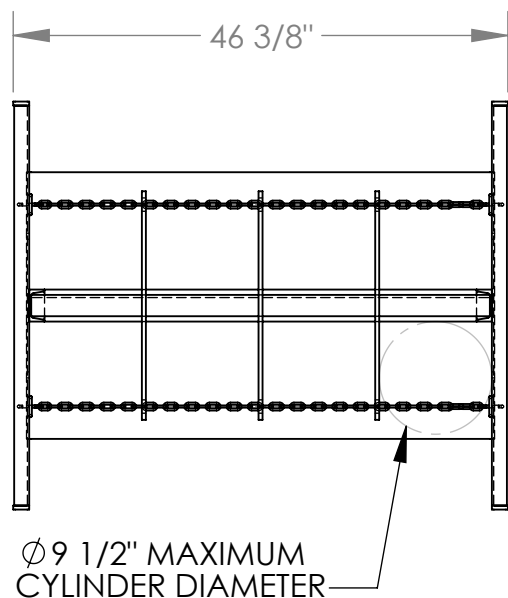

CYLINDER CADDY - CYL-P-8

APPROX WEIGHT: 204.65 lbs.
DOES NOT INCLUDE WEIGHT OF POWER OR PACKAGING!!!

ANY ADDITIONS, DELETIONS, OR OMISSIONS MUST BE CORRECTED ON THIS DRAWING AS THIS DRAWING WILL BE CONSIDERED ALL INCLUSIVE

STANDARD FEATURES

- MODEL NUMBER IS CYL-P-8
- OVERALL WIDTH IS 38 1/4"
- OVERALL LENGTH IS 46 3/8"
- OVERALL HEIGHT IS 35 1/4"
- FORK TRUCK MOVABLE
- HOLDS 8 CYLINDERS
- Ø 9 1/2" MAX CYLINDER DIAMETER
- MAXIMUM CAPACITY IS 800 LBS
- TOUGH BAKED IN POWDER COATED BLUE FINISH