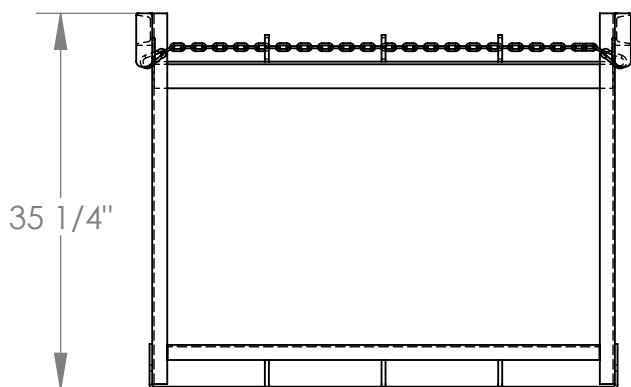

CYLINDER CADDY - CYL-P-8

APPROX WEIGHT: 204.65 lbs.
DOES NOT INCLUDE WEIGHT OF POWER OR PACKAGING!!!

ANY ADDITIONS, DELETIONS, OR OMISSIONS MUST BE CORRECTED ON THIS DRAWING AS THIS DRAWING WILL BE CONSIDERED ALL INCLUSIVE

STANDARD FEATURES

- MODEL NUMBER IS CYL-P-8
- OVERALL WIDTH IS 38 1/4"
- OVERALL LENGTH IS 46 3/8"
- OVERALL HEIGHT IS 35 1/4"
- FORK TRUCK MOVABLE
- HOLDS 8 CYLINDERS
- Ø 9 1/2" MAX CYLINDER DIAMETER
- MAXIMUM CAPACITY IS 800 LBS
- TOUGH BAKED IN POWDER COATED BLUE FINISH