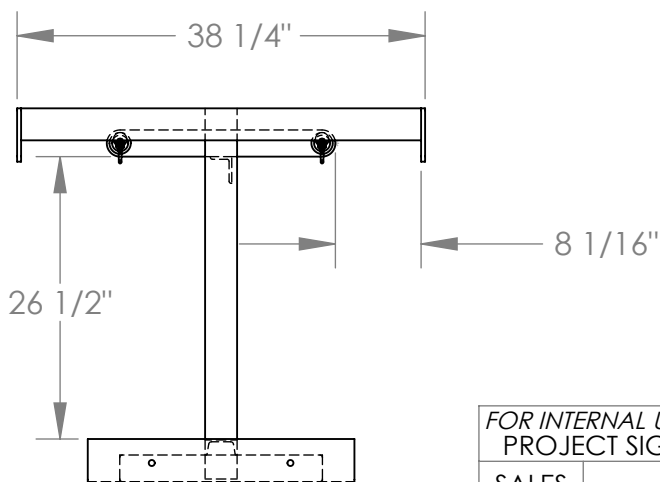

CYLINDER CADDY - CYL-P-8

APPROX WEIGHT: 204.65 lbs.
DOES NOT INCLUDE WEIGHT OF POWER OR PACKAGING!!!

ANY ADDITIONS, DELETIONS, OR OMISSIONS MUST BE CORRECTED ON THIS DRAWING AS THIS DRAWING WILL BE CONSIDERED ALL INCLUSIVE

FOR INTERNAL USE ONLY PROJECT SIGN OFF	
SALES	
ENG.	
FAB.	
POWER	

ALL GRAPHICS PROVIDED ARE FOR REFERENCE ONLY. IF CERTAIN DIMENSIONS ARE CRITICAL PLEASE VERIFY THOSE DIMENSIONS WITH YOUR SALESPERSON

DIMENSION TOLERANCE ± 1/4"

STANDARD FEATURES

- MODEL NUMBER IS CYL-P-8
- OVERALL WIDTH IS 38 1/4"
- OVERALL LENGTH IS 46 3/8"
- OVERALL HEIGHT IS 35 1/4"
- FORK TRUCK MOVABLE
- HOLDS 8 CYLINDERS
- Ø 9 1/2" MAX CYLINDER DIAMETER
- MAXIMUM CAPACITY IS 800 LBS
- TOUGH BAKED IN POWDER COATED BLUE FINISH