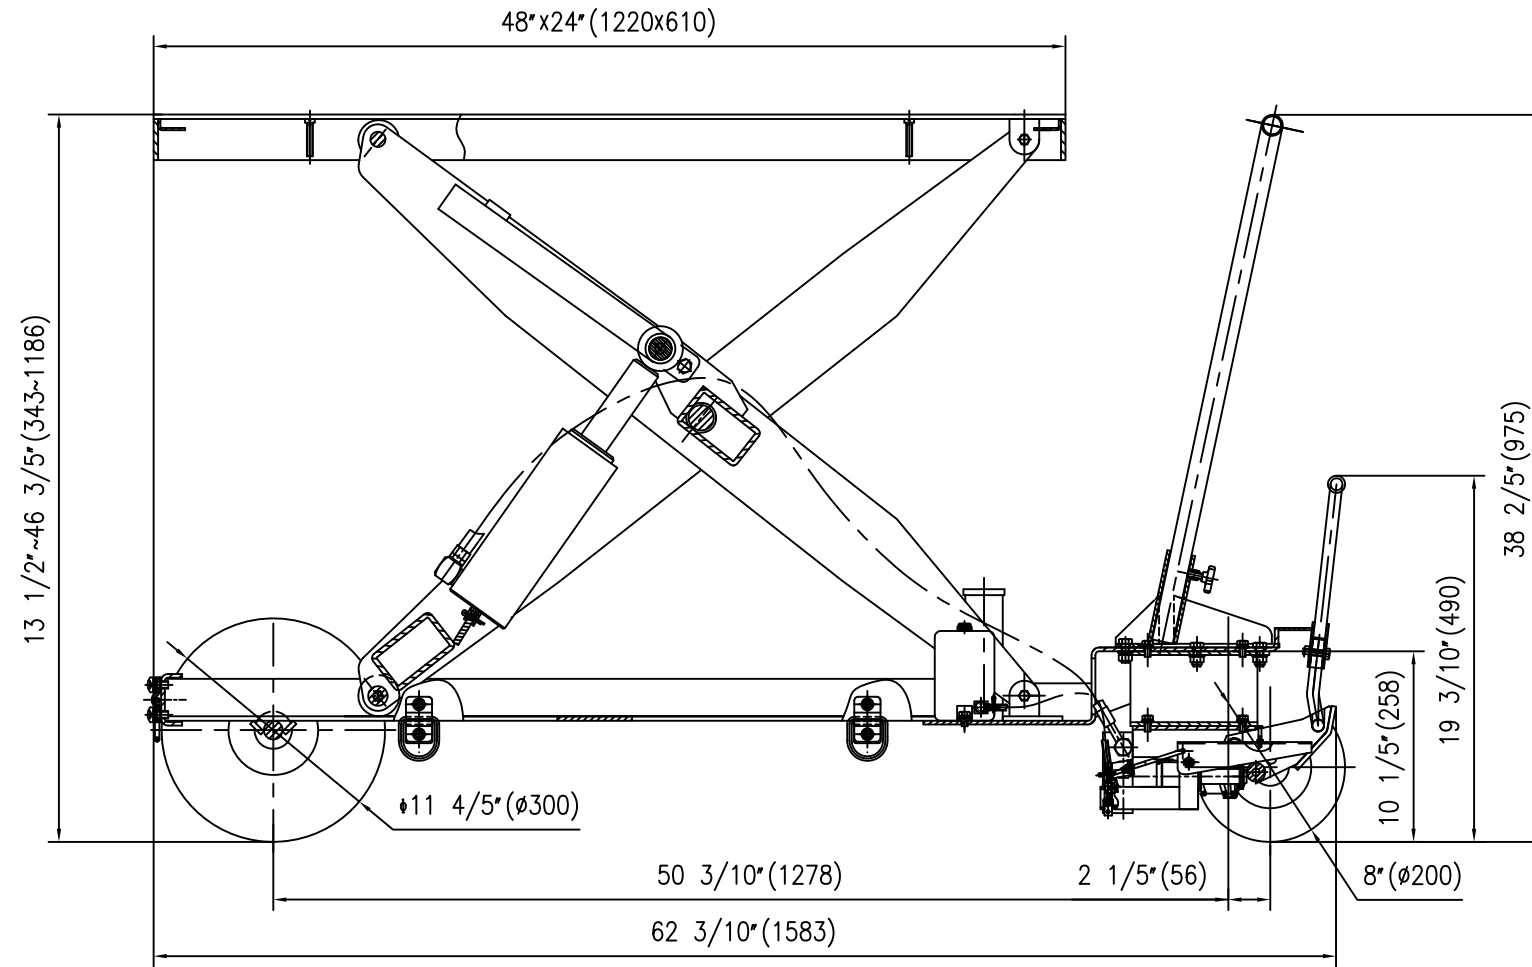

CART-PN-1000

HOF EQUIPMENT COMPANY PH: 888-990-1150	
Model:	CART-PN-1000
Description:	Rough Terrain Elevating Cart
Design: T.M	Date: 05/28/2019