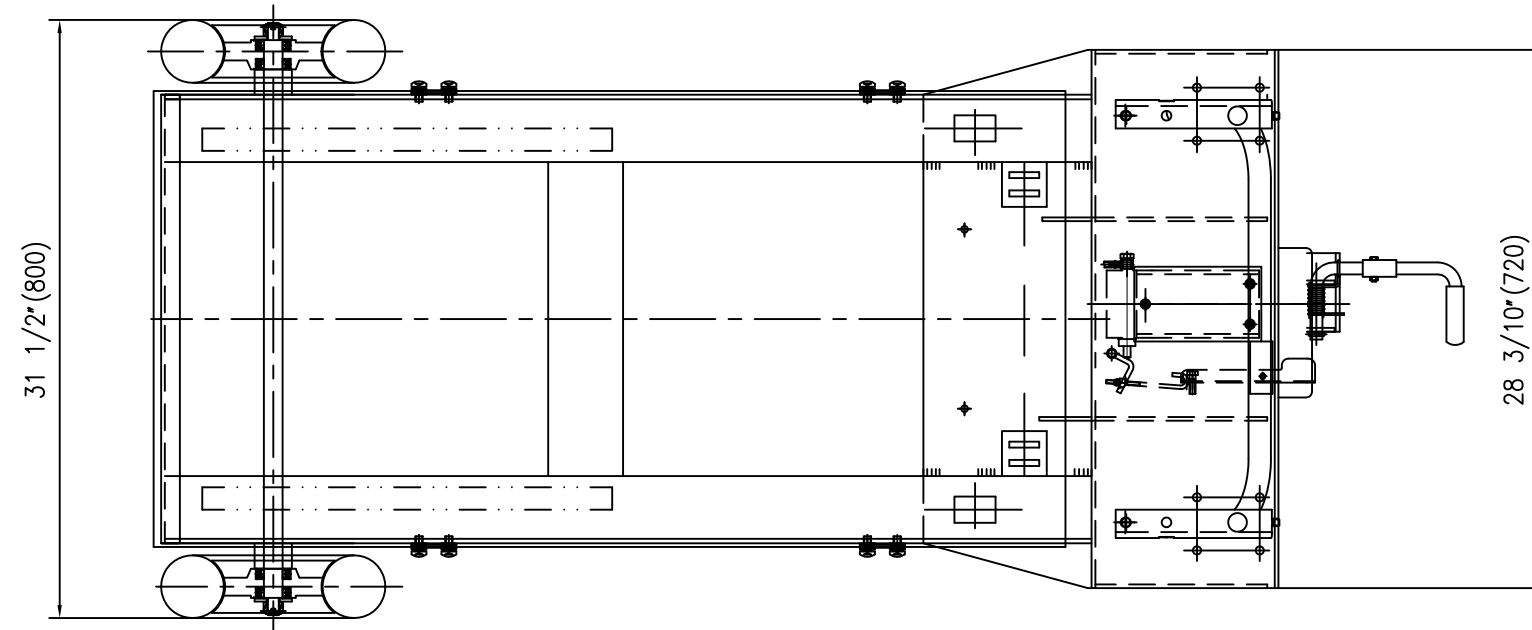

CART-PN-1000

HOF EQUIPMENT COMPANY PH: 888-990-1150	
Model:	CART-PN-1000
Description:	Rough Terrain Elevating Cart
Design: T.M	Date: 05/28/2019