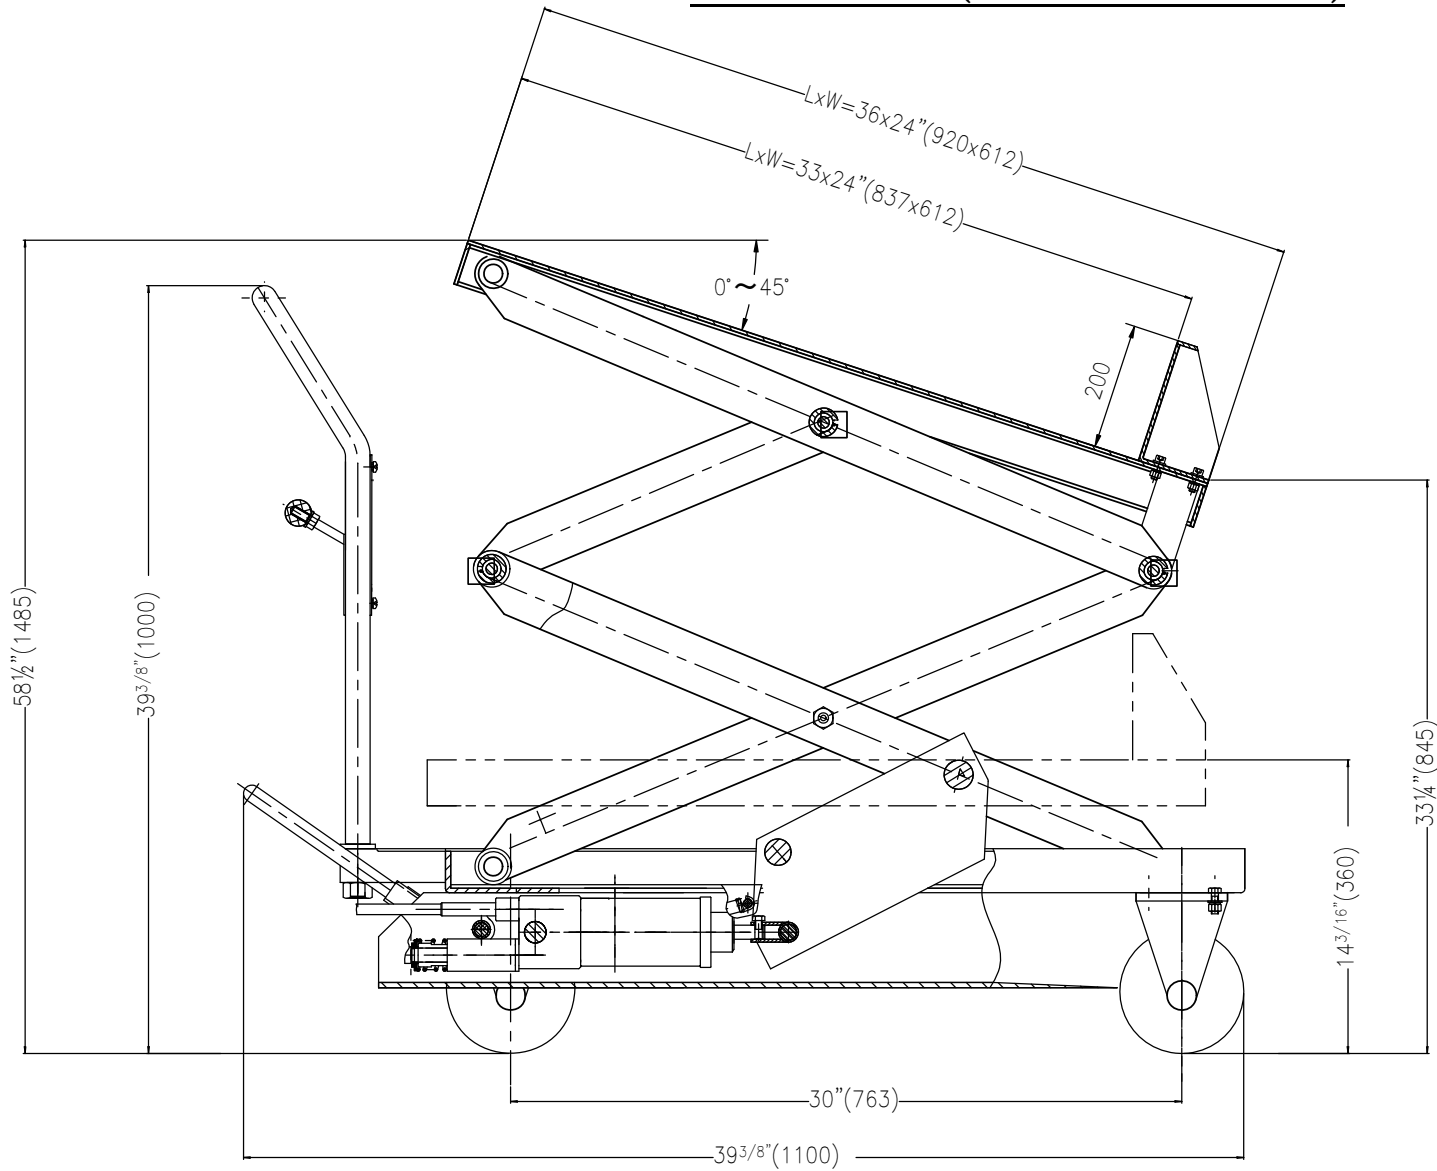

CART-600-LT (LIFT & TILT CART)

Distributor:
HOF EQUIPMENT COMPANY
 PH: 888-990-1150

VESTIL MANUFACTURING CORP.	
Model:	CART-600-LT
Descrip:	Lift & Tilt Scissor Cart
Design:	T.M
Date:	05/08/2018