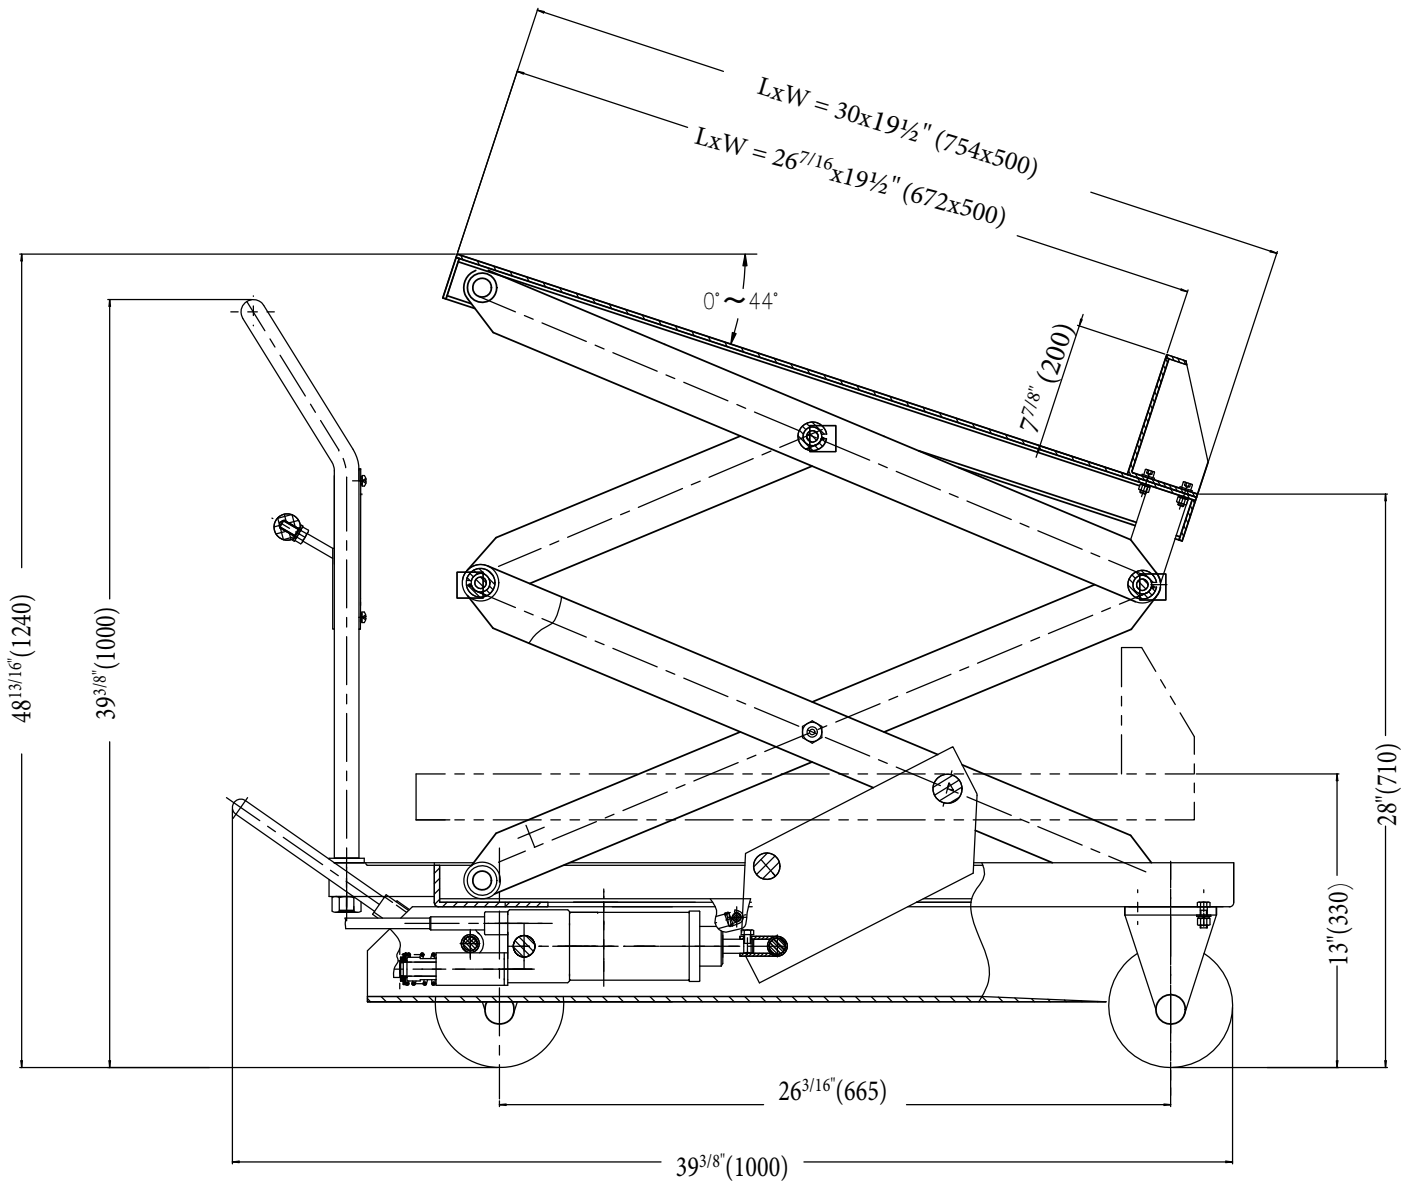

CART-400-LT (LIFT & TILT CART)

Distributor:
 HOF EQUIPMENT COMPANY
 PH: 888-990-1150

VESTIL MANUFACTURING CORP.	
Model:	CART-400-LT
Descrip:	Lift & Tilt Scissor Cart
Design: T.M	Date: 05/08/2018