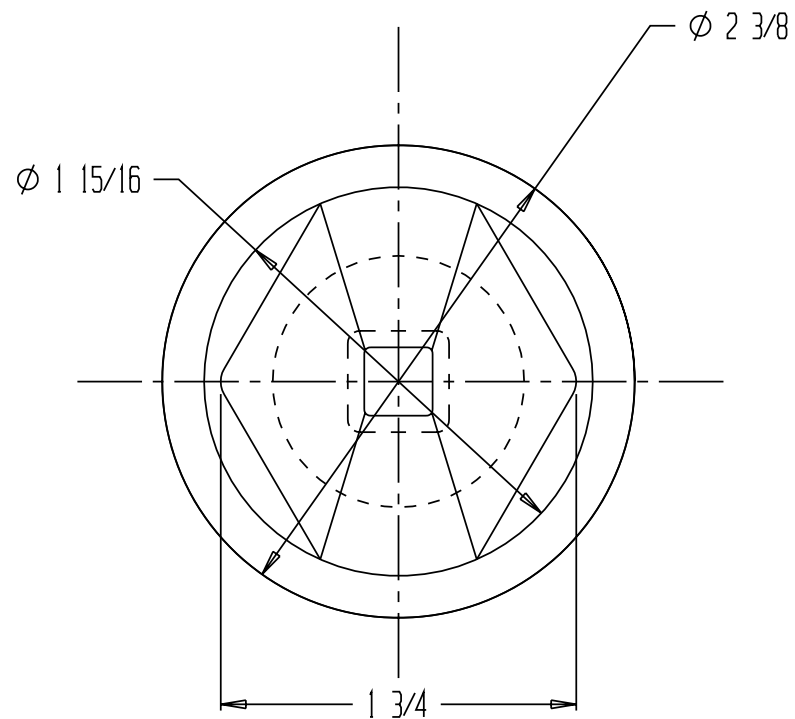

## STANDARD FEATURES

MODEL NUMBER: BUNG-S-S2  
 DRIVE SIZE: 1/2"  
 FITS BOTH 3/4" & 2" DRUM PLUGS  
 WT. 1 LBS  
 FINISH: BRIGHT ZINC PLATED CAST STEEL