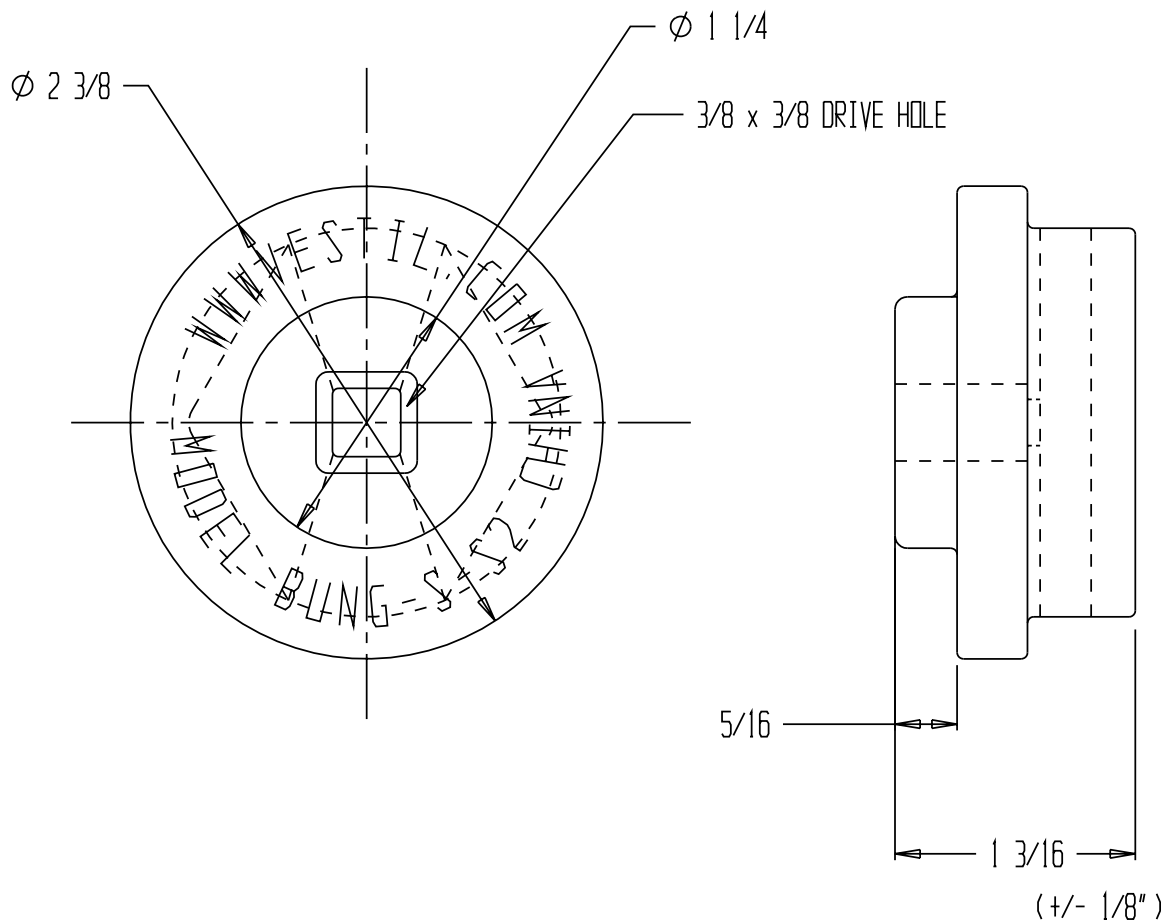

## STANDARD FEATURES

MODEL NUMBER: BUNG-S-S2  
 DRIVE SIZE: 1/2"  
 FITS BOTH 3/4" & 2" DRUM PLUGS  
 WT. 1 LBS  
 FINISH: BRIGHT ZINC PLATED CAST STEEL