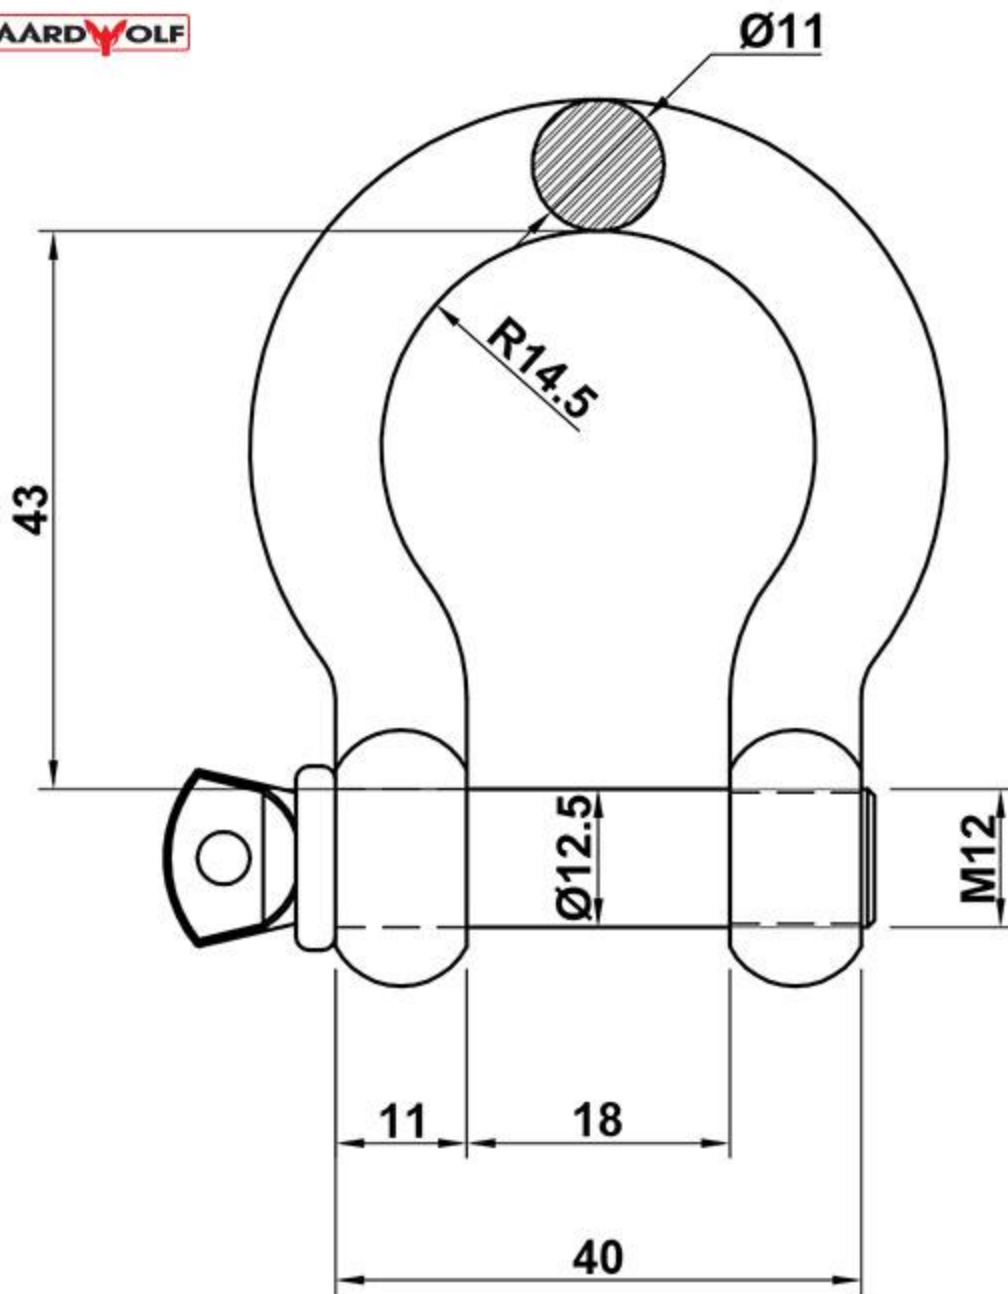

# BS13T Bow Shackle

Please note: all measurements are in millimeters.