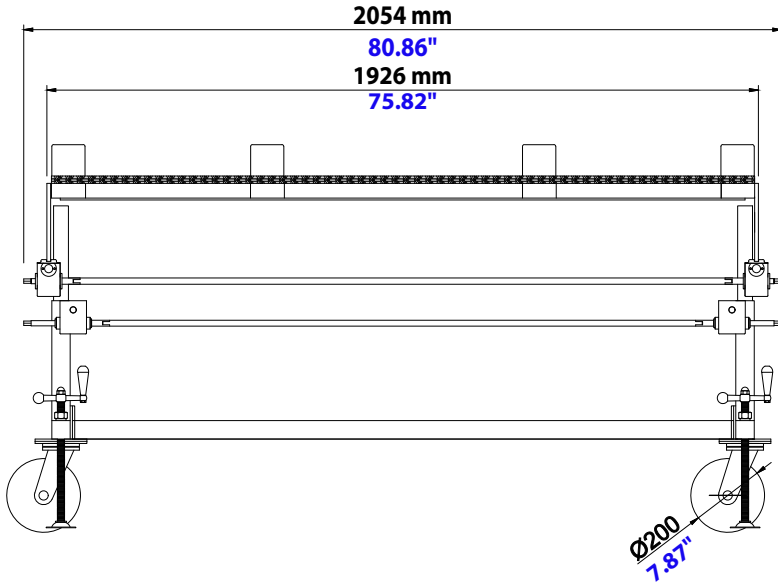

ADJUSTABLE HEIGHT WORK TABLE - AHWT910

Model: AHWT910

Distributor:
HOF Equipment Company
Ph: 888.990.1150