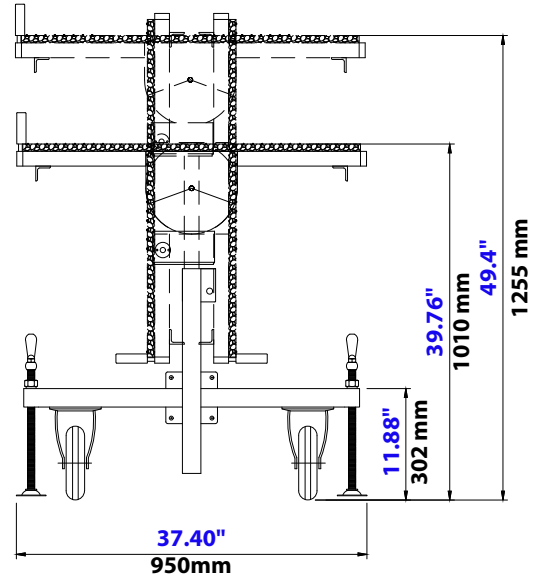

ADJUSTABLE HEIGHT WORK TABLE - AHWT910

Model: AHWT910

Distributor:
HOF Equipment Company
Ph: 888.990.1150