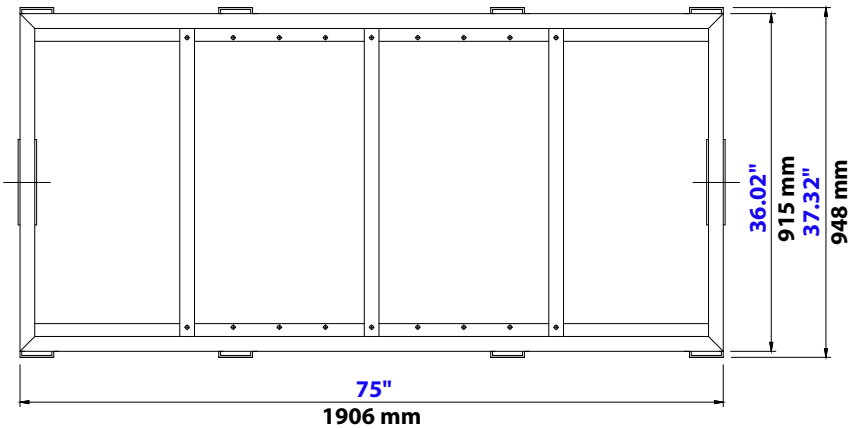

ADJUSTABLE HEIGHT WORK TABLE - AHWT910

Model: AHWT910

Distributor:
HOF Equipment Company
Ph: 888.990.1150