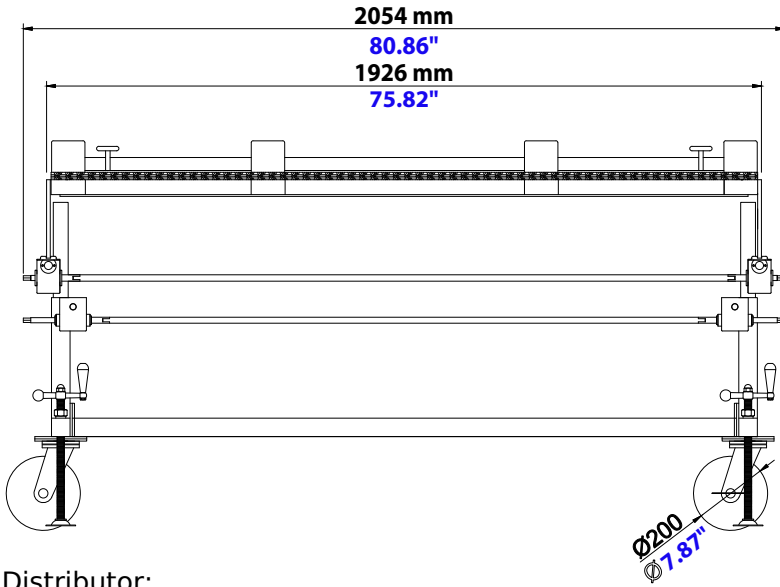

# ADJUSTABLE HEIGHT WORK TABLE - 600

Model: AHWT600

Distributor:  
HOF Equipment Company  
Ph: 888.990.1150