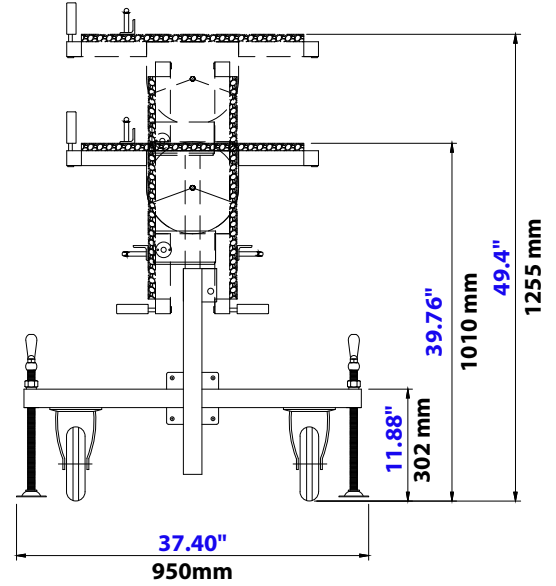

# ADJUSTABLE HEIGHT WORK TABLE - 600

Model: AHWT600

Distributor:  
HOF Equipment Company  
Ph: 888.990.1150