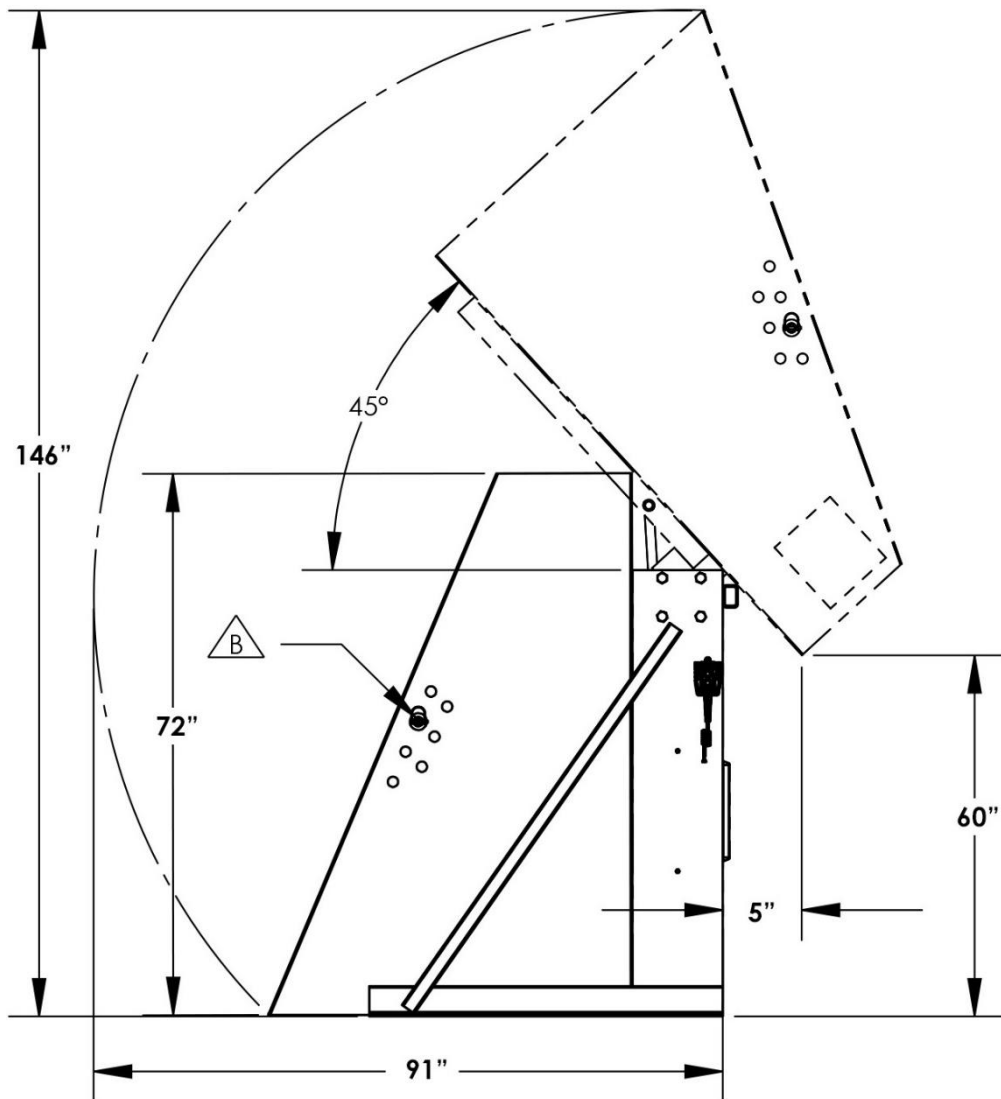

Valley Craft F80182A2

Box Dumper with 51x48" Chute, 6,000 LB Capacity, 36" Dump Height

Valley Craft F80179A9

Box Dumper with 51x48" Chute, 6,000 LB Capacity, 48" Dump Height

Valley Craft F80176A6

Box Dumper with 51x48" Chute, 6,000 LB Capacity, 60" Dump Height

Valley Craft F80170A0

Box Dumper with 51x48" Chute, 6,000 LB Capacity, 72" Dump Height