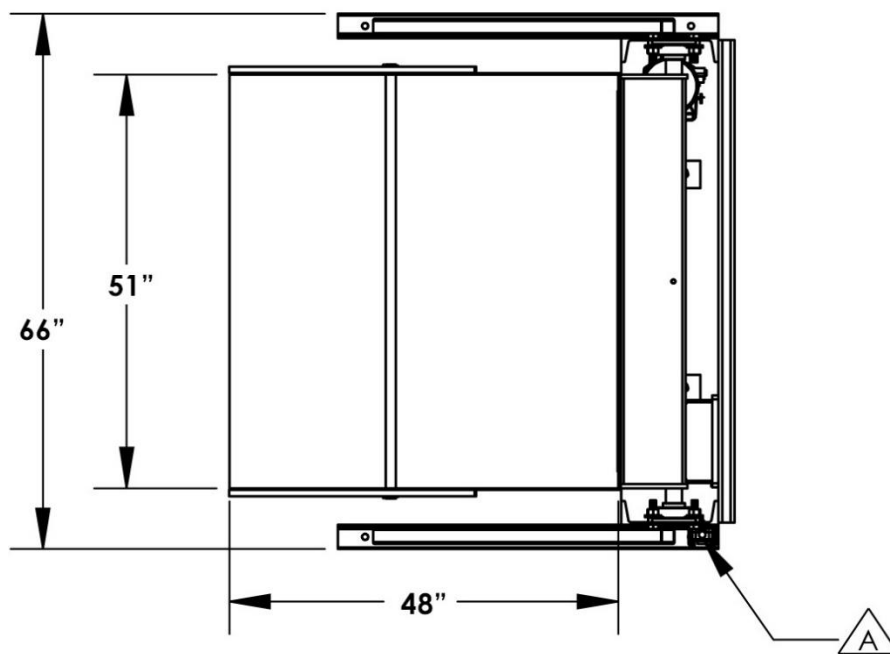

Valley Craft F80182A2

Box Dumper with 51x48" Chute, 6,000 LB Capacity, 36" Dump Height

Valley Craft F80179A9

Box Dumper with 51x48" Chute, 6,000 LB Capacity, 48" Dump Height

Valley Craft F80176A6

Box Dumper with 51x48" Chute, 6,000 LB Capacity, 60" Dump Height

Valley Craft F80170A0

Box Dumper with 51x48" Chute, 6,000 LB Capacity, 72" Dump Height