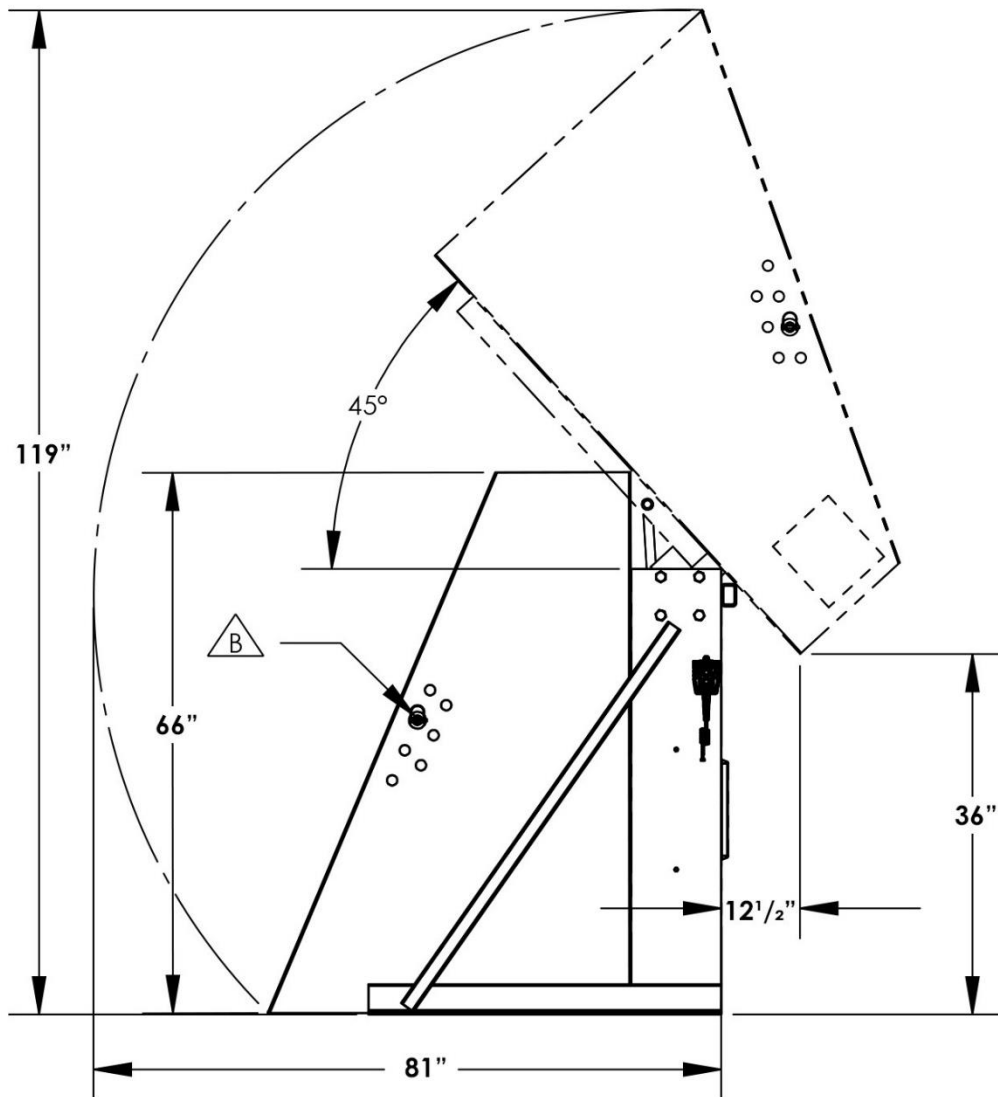

Valley Craft F80182A2

Box Dumper with 51x48" Chute, 6,000 LB Capacity, 36" Dump Height

Valley Craft F80179A9

Box Dumper with 51x48" Chute, 6,000 LB Capacity, 48" Dump Height

Valley Craft F80176A6

Box Dumper with 51x48" Chute, 6,000 LB Capacity, 60" Dump Height

Valley Craft F80170A0

Box Dumper with 51x48" Chute, 6,000 LB Capacity, 72" Dump Height