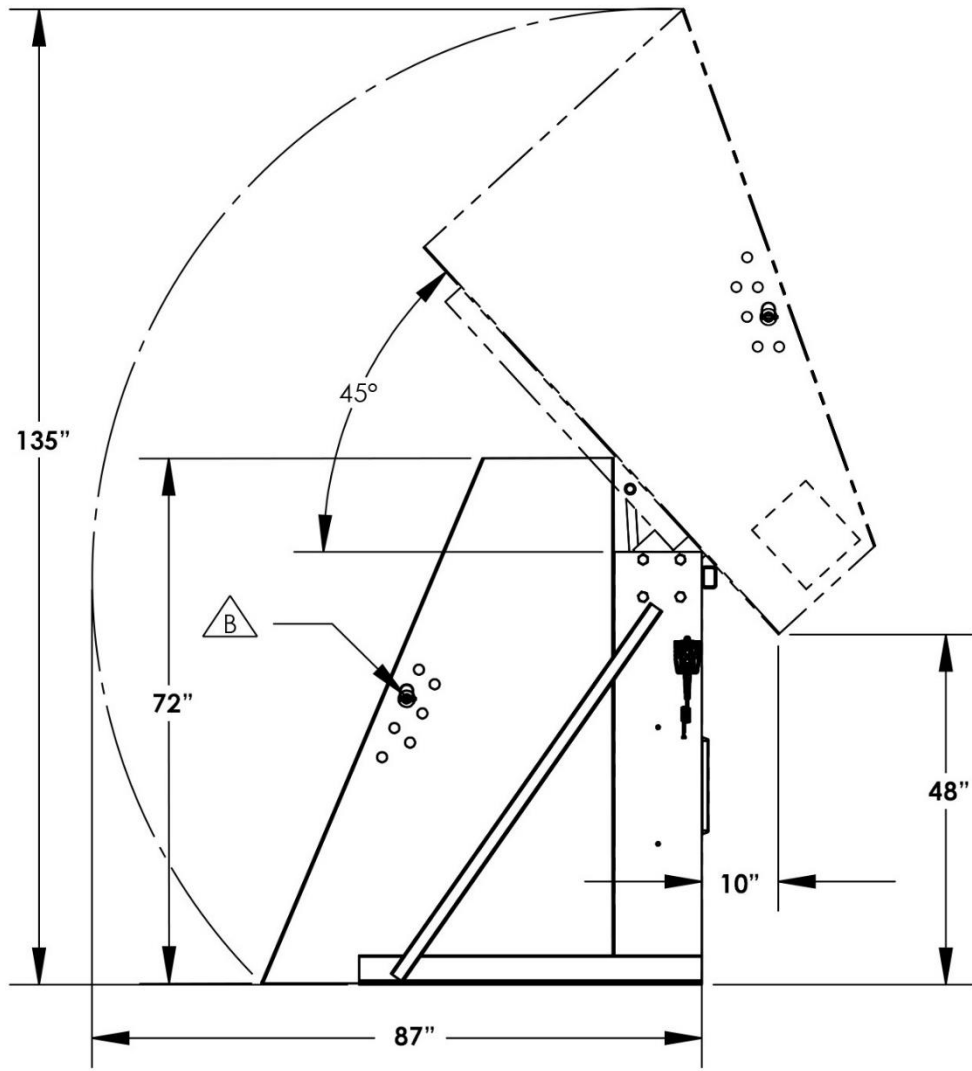

Valley Craft F80182A2

Box Dumper with 51x48" Chute, 6,000 LB Capacity, 36" Dump Height

Valley Craft F80179A9

Box Dumper with 51x48" Chute, 6,000 LB Capacity, 48" Dump Height

Valley Craft F80176A6

Box Dumper with 51x48" Chute, 6,000 LB Capacity, 60" Dump Height

Valley Craft F80170A0

Box Dumper with 51x48" Chute, 6,000 LB Capacity, 72" Dump Height