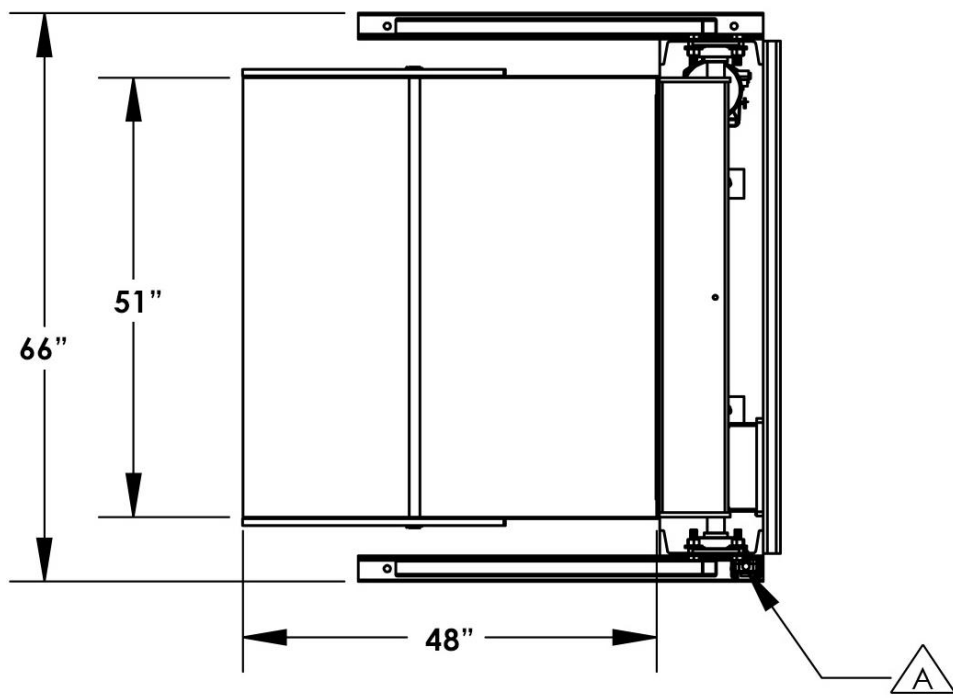

Valley Craft F80182A2

Box Dumper with 51x48" Chute, 6,000 LB Capacity, 36" Dump Height

Valley Craft F80179A9

Box Dumper with 51x48" Chute, 6,000 LB Capacity, 48" Dump Height

Valley Craft F80176A6

Box Dumper with 51x48" Chute, 6,000 LB Capacity, 60" Dump Height

Valley Craft F80170A0

Box Dumper with 51x48" Chute, 6,000 LB Capacity, 72" Dump Height