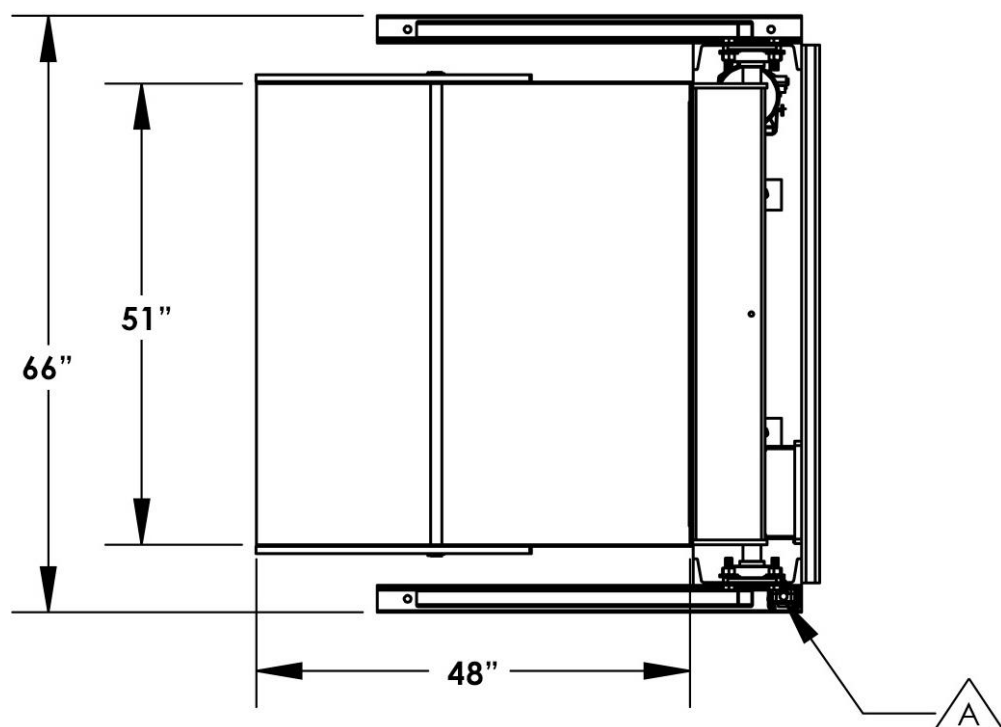

Valley Craft F80182A2

Box Dumper with 51x48" Chute, 6,000 LB Capacity, 36" Dump Height

Valley Craft F80179A9

Box Dumper with 51x48" Chute, 6,000 LB Capacity, 48" Dump Height

Valley Craft F80176A6

Box Dumper with 51x48" Chute, 6,000 LB Capacity, 60" Dump Height

Valley Craft F80170A0

Box Dumper with 51x48" Chute, 6,000 LB Capacity, 72" Dump Height